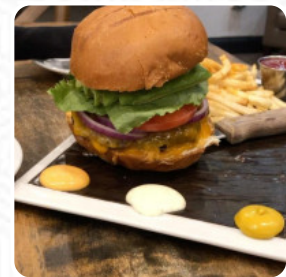

On this site, you can find the **complete menu of Xanadu Café(r&r)** from Newport Beach. Currently, there are **19** meals and drinks available. For seasonal or weekly deals, please contact the restaurant owner directly. You can also contact them through their website. What [User](#) likes about Xanadu Café(r&r):

Great place to hang out because they open until midnight. Had Decaf Latte with almond milk. But no oak milk. It's a hook joint, so I always stay inside instead of the terrace where all smokers come together. [read more](#). What

[User](#) doesn't like about Xanadu Café(r&r):

my problem was on Saturday at 12 o'clock girlfriend working party I went to use the bathroom in which a guy follows me and says I just have to leave private party, really, I know I'm in the party, I and girlfriend just caucasian on party because I'm not like the type to be but I was, much rude shouldn't instead asked me instead of following me in my place was my place [read more](#). If you want to try tasty *American meals like burgers or barbecue*, Xanadu Café(r&r) from Newport Beach is the place to be, There are also tasty **South American** meals in the menu. Moreover, they serve you tasty dishes in the manner of French cuisine, Furthermore, the visitors of the establishment enjoy the extensive variety of the various coffee and tea specialities that the restaurant has available.