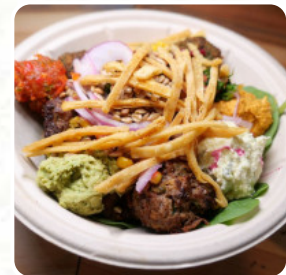

A **comprehensive [menu](#)** of Mezeh Mediterranean Grill from Gambrills covering all 18 courses and drinks can be found here on the card. For **[seasonal or weekly deals](#)**, please get in touch via phone or use the contact details provided on the website. What **[User](#)** likes about Mezeh Mediterranean Grill:

First time here and very impressed! I now wish there was one closer to where we live. Fresh , tasty ingredients. Able to really customize the bowls and dishes and for not extra . It is a Chipotle style counter serve eatery. Very hip and spacious inside to eat. Outdoor eating also. The roasted eggplant is so good I would go back and get a bowl just if that! They have incredible teas and fresh juices for their drinks.... **[read more](#)**. When the weather is good you can also be served outside. Mezeh Mediterranean Grill from **[Gambrills](#)** is known for its *tasty burgers*, to which crunchy fries, salads and other sides are served, and you can indulge in delicious American menus like Burger or Barbecue. The local offers a comprehensive variety of delicious and fresh juices, Here, the **meat** is freshly cooked on an open flame.