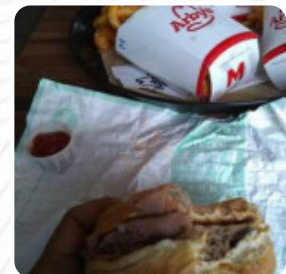

## Arby's Menu

<https://menulist.menu>

3341 North Schillinger Rd., Semmes I-36575, United States

+12516492874 - <https://locations.arbys.com/us/al/semmes/3341-north-schillinger-rd-.html>

On this website, you can find the **complete menu** of Arby's from [Semmes](#). Currently, there are 19 dishes and drinks up for grabs. For seasonal or weekly deals, please contact the restaurant owner directly. You can also contact them through their website. What [Jamie Workman](#) likes about Arby's: Fabulous crew and food 11pm late nite dinner from drive thru Meal type: Dinner Price per person: \$10–20 Food: 5 Service: 5 Recommended dishes: Curly Fries, Roast Beef [read more](#). The diner is accessible and can therefore also be used with a wheelchair or physical limitations. What [Brian Halley](#) doesn't like about Arby's: Stopped by on a Thursday afternoon and lobby was closed. I am from out of town and DON'T want to eat in my car. So I went across the street to BK and enjoyed a meal. Food: 1 Service: 1 Atmosphere: 1 [read more](#). If you're hungry for some tasty South American culinary arts, this is the place to be: delightful dishes, cooked with **fish, seafood delicacies, and meat**, but also corn, beans, and potatoes are in the menu, Generally, the dishes are prepared in the shortest time and fresh for you. Even if you're only not so much hungry, you can still treat yourself to one of the fine sandwiches, a healthy salad or another snack, and you can enjoy here tasty American meals like *Burger or Barbecue*.

## *Beef dishes*

BRISKET

## *These types of dishes are being served*

TURKEY

PANINI

FISH

ROAST BEEF