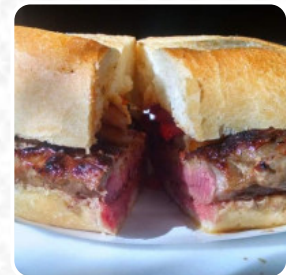

## ***Alpine Deli Pork Store Menu***

<https://menulist.menu>

1141 Greenwood Lake Tpke, Ringwood I-07456-1402, United States  
+19737281646

On this site, you can find the complete menu of Alpine Deli Pork Store from [Ringwood](#). Currently, there are 18 dishes and drinks up for grabs. For **seasonal or weekly deals**, please contact the restaurant owner directly. You can also contact them through their website. What [David N](#) likes about Alpine Deli Pork Store: Stopped in for a breakfast sandwich. Ordered a sausage egg and cheese. Expected the standard bulk breakfast patty. Instead I got some fantastic link sausage that, if this place was near my home, would make it my everyday breakfast stop, without a doubt. [read more](#). The restaurant and its premises are wheelchair accessible and thus usable with a wheelchair or physiological disabilities, Depending on the weather, you can also sit outside and eat. At Alpine Deli Pork Store in Ringwood, there's a *hearty brunch* in the morning where you can eat as much as you want enjoy, For a snack in between, the yummy **sandwiches**, healthy salads, and other snacks are suitable. Particularly for its savory German menus, including fries and salads brought, the locale is known, Customers can enjoy the dishes from restaurant through a catering service on-site or at the event.