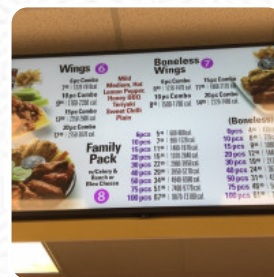

American Deli Menu

<https://menulist.menu>

6570 Alabama Hwy 69 S, Tuscaloosa, AL 35405, USA, United States
+12057105610,+12057125610 - <https://americandeli.com/>

The Menu of American Deli from Tuscaloosa includes about 18 different dishes and drinks. On average, you pay for a dish / drink about \$5.4. What [Devante Daugherty](#) likes about American Deli: That food is just really, really good. If you are in a hurry a would call in. The hamburger was large and I shared it and the fries Parking: Tight Parking at lunch [read more](#). What [Niquel Jones](#) doesn't like about American Deli: Ok, so I came to Alabama for a funeral and wanted some hot wings. My cousin recommended this American Deli. I typically don't like American Deli especially the one by my house in Atlanta. However, this location had some great weeks. They did not disappoint. I called in but I still had to wait in line to check in. Once checked in service was pretty quick and food was fresh. [read more](#). If you want to try delicious American courses like burgers or barbecue, American Deli from Tuscaloosa is the place to be, Furthermore, you save time with the selection of already prepared **delicacies**, without having to compromise on pleasure. With fresh fish, meat, as well as beans and rice, here they also *South American* cook.

HONEY MUSTARD

French Fries

CHEESE FRIES \$3.5

Subs

SUB MEAL \$9.0

Chicken Wings

WINGS

Side Order

CAJUN RANCH FRIES \$3.5

Beverages

UNSWEETENED ICED TEA \$1.8

Meals

REUBEN MEAL \$9.0

Soups and Salads

FRIED CHICKEN SALAD \$6.0

Popular Items