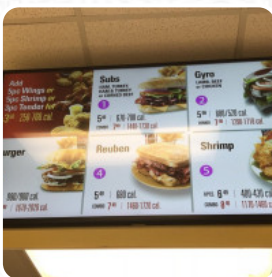

American Deli Menu

<https://menulist.menu>

6570 Alabama Hwy 69 S, Tuscaloosa, AL 35405, USA, United States
+12057105610,+12057125610 - <https://americandeli.com/>

The Menu of American Deli from Tuscaloosa includes about 18 different dishes and drinks. On average, you pay for a dish / drink about \$5.4. What [Devante Daugherty](#) likes about American Deli: That food is just really, really good. If you are in a hurry a would call in. The hamburger was large and I shared it and the fries Parking: Tight Parking at lunch [read more](#). What [Niquel Jones](#) doesn't like about American Deli: Ok, so I came to Alabama for a funeral and wanted some hot wings. My cousin recommended this American Deli. I typically don't like American Deli especially the one by my house in Atlanta. However, this location had some great weeks. They did not disappoint. I called in but I still had to wait in line to check in. Once checked in service was pretty quick and food was fresh. [read more](#). If you want to try delicious American courses like burgers or barbecue, American Deli from Tuscaloosa is the place to be, Furthermore, you save time with the selection of already prepared **delicacies**, without having to compromise on pleasure. With fresh fish, meat, as well as beans and rice, here they also *South American* cook.

CAJUN RANCH FRIES \$3.5

Beverages

UNSWEETENED ICED TEA \$1.8

Meals

REUBEN MEAL \$9.0

Soups and Salads

FRIED CHICKEN SALAD \$6.0

Popular Items