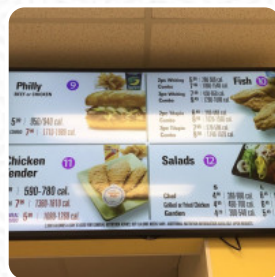

American Deli Menu

<https://menulist.menu>

6570 Alabama Hwy 69 S, Tuscaloosa, AL 35405, USA, United States
+12057105610,+12057125610 - <https://americandeli.com/>

The Menu of American Deli from Tuscaloosa includes about 18 different dishes and drinks. On average, you pay for a dish / drink about \$5.4. What [Devante Daugherty](#) likes about American Deli: That food is just really, really good. If you are in a hurry a would call in. The hamburger was large and I shared it and the fries Parking: Tight Parking at lunch [read more](#). What [Niquel Jones](#) doesn't like about American Deli: Ok, so I came to Alabama for a funeral and wanted some hot wings. My cousin recommended this American Deli. I typically don't like American Deli especially the one by my house in Atlanta. However, this location had some great weeks. They did not disappoint. I called in but I still had to wait in line to check in. Once checked in service was pretty quick and food was fresh. [read more](#). If you want to try delicious American courses like burgers or barbecue, American Deli from Tuscaloosa is the place to be, Furthermore, you save time with the selection of already prepared **delicacies**, without having to compromise on pleasure. With fresh fish, meat, as well as beans and rice, here they also *South American* cook.

HONEY MUSTARD

French Fries

CHEESE FRIES \$3.5

Subs

SUB MEAL \$9.0

Chicken Wings

WINGS

Side Order

CAJUN RANCH FRIES \$3.5

Beverages

UNSWEETENED ICED TEA \$1.8

Meals

REUBEN MEAL \$9.0

Soups and Salads

FRIED CHICKEN SALAD \$6.0

Popular Items