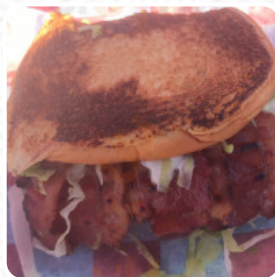

A **comprehensive [menu](#)** of **The Hamburger Stand** from Biddeford covering all 19 menus and drinks can be found here on the card. For *changing offers*, please get in touch via phone or use the contact details provided on the website. What [User](#) likes about The Hamburger Stand:

The kids really enjoyed it. 2 got cheeseburgers and the third enjoyed a hotdog. My burger wasn't bad. The only problem was that I could not taste spices or spices in the meat. I like the bungalow on the Burger. The Pommes were also super good. It is cool as they give you salt so you can season it as much as you want. We're going back... [read more](#). The diner and its rooms are wheelchair accessible and thus usable with a wheelchair or physiological disabilities, and there is no-charge WiFi. If the weather conditions are right, you can also be served outside. At The Hamburger Stand in [Biddeford](#), a hearty brunch is served for breakfast, where you can have your fill feast, Naturally, you should also taste the fine burgers, accompanied by sides like fries, salads, or wedges offered. **Meals are usually prepared quickly for you** and brought to the table, Moreover, you can enjoy the food of all the delightful offered meals in the midst of this Diner's charming atmosphere.