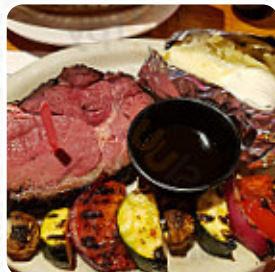

On this website, you can find the **complete [menu](#)** of Logan's Roadhouse from Beckley. Currently, there are 22 menus and drinks available. For **changing offers**, please contact the restaurant owner directly. You can also contact them through their website. What [User](#) likes about Logan's Roadhouse:

Jist finished a great lunch today! Kellie was by far the best server I ever had here. The food was great and the steak was one of the best I ever had. Recently I had eaten in a private steak house in another state where I paid a harmful amount for a smaller steak, and the Porterhouse I had today was 10 times better. If you haven't been here for a while, I recommend you try another one! [read more](#). During a meal, a good drink is essential. In this gastropub, you not only get delicious cuisine from the menu but also a comprehensive and particularly good assortment of good beers and other alcoholic beverages that go well with the food, and you can indulge in fine American meals like Burger or Barbecue. You can also relax at the bar after the meal (or during it) and enjoy a alcoholic or non-alcoholic drink, There are also tasty South American menus on the menu.