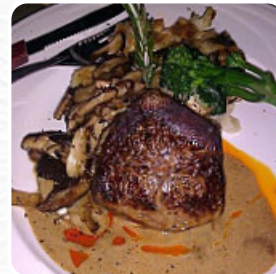

On this webpage, you can find the **complete [menu](#)** of Kono's On The Green from Kīhei. Currently, there are 19 meals and drinks up for grabs. For [changing offers](#), please contact the restaurant owner directly. You can also contact them through their website. What [User](#) likes about Kono's On The Green:

Came for brunch with a big party the day after a wedding. They are used to a lot of about 6 people for brunch and football and we came with about 40, so it was much more than planned and the waitress, cook and bartender really created! They brought their stories to take care of them all. We had breakfast Burrito and it was taste packed!! I'm a huge Burrito breakfast and this one was too bad. Many TV screens and great... [read more](#). In case you're craving some *seasoned South American cuisine*, you're in the right place: tasty dishes, prepared with fish, [seafood](#), and meat, but also corn, beans, and potatoes are on the menu, and you can enjoy here delicious American meals like Burger or Barbecue. You can still relax at the bar after the meal (or during it) and enjoy a **alcoholic or non-alcoholic drink**, For a snack in between, the delicious sandwiches, small salads, and other snacks are suitable.