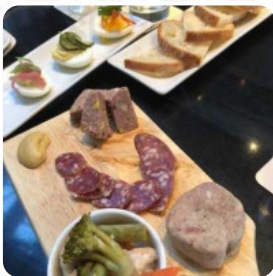

A complete [menu](#) of Teardrop Lounge from Portland covering all 21 menus and drinks can be found here on the card. For **changing offers**, please get in touch via phone or use the contact details provided on the website.

What [User](#) likes about Teardrop Lounge:

Cocktails, raised! What a fantastic place for cocktails. Each part of this place is so well thought out, directly from the menu, the ambience, the bar, the glasses and finally the cocktails themselves. Every drink we ordered was delicious, well balanced and made us wish more. I would recommend this place for cocktails and also make a reservation as this place tends to be full. My only complaint would be that the food... [read more](#). When the weather conditions is pleasant you can also eat outside, And into the accessible spaces also come visitors with wheelchairs or physiological disabilities. A visit to Teardrop Lounge becomes even more rewarding due to the extensive variety of coffee and tea specialties, It's possible to chill out at the bar with a *freshly tapped beer* or other alcoholic and non-alcoholic drinks. Without doubt, the right drink enhances every meal; with this thought in mind, this gastropub offers a rich variety of delicious and regional alcoholic beverages like beer or wine, Particularly, the visitors love the tasty juices.