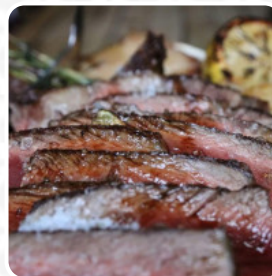

Here you can find the [menu](#) of **Multnomah Whiskey Library** in Portland. At the moment, there are 20 menus and drinks on the menu. You can inquire about [seasonal or weekly deals](#) via phone. What [User](#) likes about Multnomah Whiskey Library:

This place is a real jewel. 10/10. Yeah, it's a little expensive, but you get what you pay. The staff is highly trained and incredibly knowledgeable. Tell them something you like to drink, give them a comfortable price range, and they will blow your mind. On the food side of things I often find people looking at the menu as meh. The articles may not sound like what you would normally do, but everything is delicious.... [read more](#). The rooms in the restaurant are wheelchair accessible and can also be used with a wheelchair or physical disabilities. During meals, a refreshing drink is essential. In this gastropub, you will find not only delectable menus, but also a large and comprehensive variety of good beers and other alcoholic drinks that compliment the food, In addition, the **sweet desserts** of the restaurant shine not only in the eyes of the little guests. Typically, the *burgers of this establishment* are served as highlights along with sides like french fries, leaf and cabbage salads or wedges, and you can indulge in tasty American dishes like Burger or Barbecue.