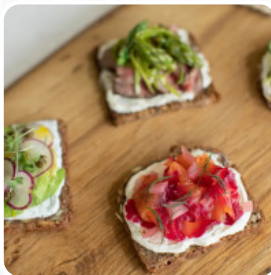

## ***Freya: Nordic Kitchen Menu***

<https://menulist.menu>  
3410 S Peoria Ave, Tulsa, United States Of America  
+19187794413 - <http://www.freyatulsa.com/>

On this homepage, you can find the [complete menu](#) of Freya: Nordic Kitchen from [Tulsa](#). Currently, there are 17 menus and drinks available. For changing offers, please contact the owner of the restaurant directly. You can also contact them through their website. What [User](#) likes about Freya: Nordic Kitchen: we visited a birthday dinner, our reservations were ready when we arrived, the service was fantastic, and the eating cocktails are absolutely delicious! very recommended! [read more](#). The restaurant is accessible and can therefore also be used with a wheelchair or physiological disabilities. At Freya: Nordic Kitchen in Tulsa, a *delicious brunch* is served for breakfast, where you can have your fill enjoy thoroughly, Furthermore, the drinks list in this restaurant is impressive and offers a good and comprehensive diversity of beers from the area and from worldwide, which are definitely worth a try. Not to be overlooked is also the extensive selection of **coffee and tea specialties** in this restaurant, At the bar, you can unwind with a **freshly tapped beer** or other alcoholic and non-alcoholic drinks.

## ***Meat dishes***

MEATBALLS

## ***Restaurant Category***

DESSERT

***These types of dishes are being served***

SOUP

LAMB

SALAD

BURGER

APPETIZER