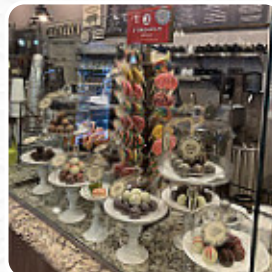

A comprehensive [menu](#) of Inspirations Tea Room, Eatery, Events from Edmond covering all 17 dishes and drinks can be found here on the menu. For [seasonal or weekly deals](#), please get in touch via phone or use the contact details provided on the website. What [User](#) likes about Inspirations Tea Room, Eatery, Events:

Quaint! Homely! This place is just so cute!!! The view is spectacular, the food is amazing, the shop is awesome, I just LOVE this place! I got the Quiche Lorraine, while my lovely lady got the Chocolate Dipped Strawberry Waffle with a Caramel Macchiato! The quiche was very rich, very cheesy. The fruit was great, very plump grapes. She loved the Waffles, and had this to say about the Macchiato: ?Literally the most bus... [read more](#). What

[Shawnessy Murphy](#) doesn't like about Inspirations Tea Room, Eatery, Events:

My mom surprised me with afternoon tea. We have been here before and were seated in a nice spacious room. This visit we were shoved into a corner even though we had a electric wheelchair member of our party and it was not easy to maneuver. The chicken salad was delicious and the scone was as well. The lemon curd had more of a lemon pudding consistency. The earl Grey Tea was wonderful. But it was a disappointing visit... [read more](#).

Should you wish to sample tasty American courses like burgers or barbecue, then Inspirations Tea Room, Eatery, Events in Edmond is the ideal place for you, here they serve a comprehensive brunch in the morning. Fresh seafood, meat, as well as corn and potatoes are also **South American** grilled here, Likewise, the visitors of the establishment prefer the large selection of differing **coffee and tea specialities** that the establishment provides.