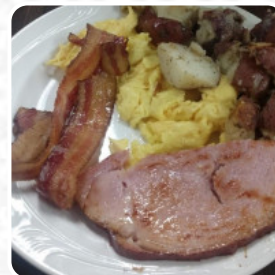

Here you can find the [menu](#) of Blacksmith Shoppe in Rolling Prairie. At the moment, there are **17** menus and drinks on the card. You can inquire about *changing offers* via phone. What [Steven Shumate](#) likes about Blacksmith Shoppe:

The food was very good! It has a good atmosphere also. The biscuits appear and taste homemade. They only accept cash but they have an ATM. Food: 5 Service: 4 Atmosphere: 5 [read more](#). In pleasant weather you can even eat and drink in the outdoor area, And into the accessible spaces also come guests with wheelchairs or physiological disabilities. What [Virodeath](#) doesn't like about Blacksmith Shoppe:

The waitress appeared to be new so there were long periods between getting our drinks and getting to order, but I get it when you're new you're looking for your groove. I like to support the local shops, and will continue to eat here. Meal type: Breakfast Price per person: $30–50 Food: 4 Service: 3 Atmosphere: 3 [read more](#). At Blacksmith Shoppe in [Rolling Prairie](#), there are scrumptious sandwiches, healthy salads and further snacks for quick hunger, as well as cold and hot beverages, and you have the opportunity to try delicious American meals like Burger or Barbecue. One also cooks **South American** here with fresh seafood, meat, as well as beans and rice, The guests of the establishment are also thrilled with the comprehensive selection of differing coffee and tea specialities that the restaurant offers.