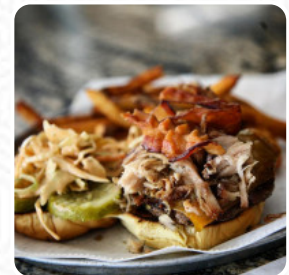

The restaurant from [Jacksonville](#) offers 17 different *dishes and drinks* on [the menu](#) at an average price of $7.4.

What [Chandler Rath](#) likes about Bottlenose Brewing:

Went for an American Outlaw viewing of the USMNT v Holland. Great turn out. Service was slow but it was really crowded. Had tacos after which did the job. Nothing fancy. Beers were good [read more](#). What [Lacey Kilback](#)

doesn't like about Bottlenose Brewing:

It's a simple place to grab a quick beer bite. Nothing too special but really I was only there for not even 30 minutes. I'll come back another time, could change My review then. [read more](#). Bottlenose Brewing from Jacksonville is a good place for a bar to **a cocktail after work** and be able to sit with friends or alone, They also present nice South American meals to you on the menu. Typically, the **burgers of this establishment** are served as highlights along with sides like french fries, salads or wedges, and you can indulge in delicious American menus like Burger or Barbecue.