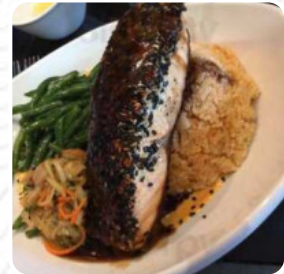

Table 26 Menu

<https://menulist.menu>
2600 Geer Rd, 95382, Turlock, US, United States
+12096682300 - <http://www.table26.net/>