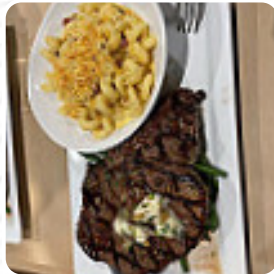

Table 26 Menu

<https://menulist.menu>
2600 Geer Rd, 95382, Turlock, US, United States
+12096682300 - <http://www.table26.net/>