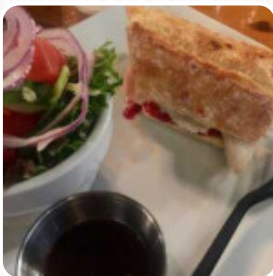

Amelie's French Bakery Cafe Carmel Commons Menu

<https://menulist.menu>

7715 Pineville-Matthews Rd #34b, 28226, Charlotte, US, United States

+17043761782 - <http://www.ameliesfrenchbakery.com/?utm_source=local&utm_medium=organic>