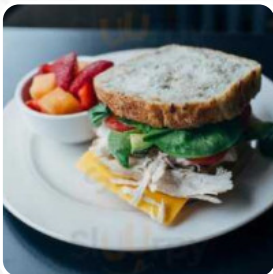

A complete menu of The Garden Griddle from [Paw Paw](#) covering all 17 courses and drinks can be found here on the card. For **seasonal or weekly deals**, please get in touch via phone or use the contact details provided on the website. What [User](#) likes about The Garden Griddle:

I drove through the city and stumbled to lunch at the farm. I had an amazing Italian auberginen sasha and maissalat. server was very ready to make substitutions and they have vegan cheese. daily specials are published on instagram and facebook. excellent and rewarding. [read more](#). At The Garden Griddle from Paw Paw you have the opportunity to savor delicious vegetarian dishes, in which no trace of animal meat or fish was used, and you can try fine American dishes like **Burger or Barbecue**. Not to be overlooked is also the extensive diversity of *coffee and tea specialties* in this locale, Furthermore, one can delight in the consumption of all the delicious offered menus amid the stylish ambiance of this [Diner](#).