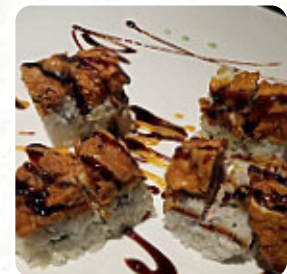

On this webpage, you can find the **complete [menu](#) of Wasabi Japanese Steakhouse** from Wichita Falls. Currently, there are 17 meals and drinks up for grabs. For **seasonal or weekly deals**, please contact the owner of the restaurant directly. You can also contact them through their website. What [User](#) likes about Wasabi Japanese Steakhouse:

Love this place! I have only really gotten two different things here but in both situations I've enjoyed it. Love the hibachi and the sushi is great as well. It's also one of the only places in town that has yum yum sauce. [read more](#). The premises in the restaurant are wheelchair accessible and can also be used with a wheelchair or physical limitations. What [User](#) doesn't like about Wasabi Japanese Steakhouse:

talk about bad services. the personal was argumentatiw when they got a command wrong. one of our party commands was not in the process when the hibachi came out and when we were asked if they could order, we were told no. that was corrected, but the answer was surprising to say the least. the filet was good, everything else was best moderate. the service has cleaned the whole experience. something simple that could b... [read more](#). For you, Wasabi Japanese Steakhouse from Wichita Falls prepares delicious sushi (e.g., Nigiri and Inside-Out), in many other versions, with fresh ingredients like fish, vegetables and meat, The guests of the establishment also appreciate the extensive selection of differing coffee and tea specialities that the restaurant has to offer. The Asian fusion cuisine is likewise an important part of Wasabi Japanese Steakhouse. Anyone who finds the usual and generally known dishes too ordinary should approach with a willingness to experiment and try some unexpected combination of ingredients consume, You can take a break at the bar with a *cool beer* or other alcoholic and non-alcoholic drinks.