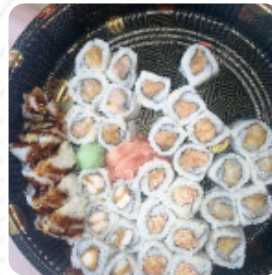

Here you can find the menu of Fuji Mountain Steakhouse in Marlow Heights. At the moment, there are **17** dishes and drinks on the card. You can inquire about seasonal or weekly deals via phone. What [User](#) likes about Fuji Mountain Steakhouse:

best underground Hibachi spot. blows away the competition like bobe. the food was fresh, salad delicious, shrimp with kokossoße is a must have ate. no photos we were in break mode. thanks to nephew that I turn to my new job. [read more](#). The restaurant and its rooms are wheelchair accessible and thus reachable with a wheelchair or physical disabilities. What [User](#) doesn't like about Fuji Mountain Steakhouse: eating is good, but the server seems as if they were down or just not a good day. I don't know if it's the area, but it could have been better. everything was good [read more](#). During meals, a refreshing drink is essential. In this gastropub, you will find not only tasty dishes, but also a large and comprehensive variety of good beers and other alcoholic drinks that compliment the food, tasty particularly are the [Sushi](#) and delicacies like Inside-Out that this place is known for. You have the option to, after the meal (or during it), still relax at the bar with an *alcoholic or non-alcoholic drink*, and it's made with lots of fresh vegetables, fish and meat, healthy Japanese meals cooked.