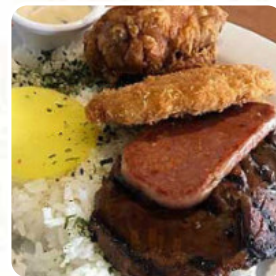

Zippy's s Menu

<https://menulist.menu>

666 N Nimitz Hwy HI 96817 5032, Honolulu, United States
+18085324205 - <https://www.zippys.com>

Here you can find the [menu](#) of Zippy's s in Honolulu. At the moment, there are 17 dishes and drinks on the menu. You can inquire about **changing offers** via phone. What [User](#) likes about Zippy's s:
Beautiful location recently renovated. Air con is super cold. Everyone who first came in without a jacket went back to their car to get a jacket. The foods were compatible with most other sites. This location is probably not as busy as makiki or mkcully since their way from more of the residential areas. Meat combination has a lot of meat. Waffle beautiful and crispy as the bacon was. Full service. [read more](#). What [User](#) doesn't like about Zippy's s:
Good Zippy's service, as expected. My only issue with this location is the ambient. The modern lighting is too white for me. It almost feels like a doctor's waiting room. I wish the lighting was more warm light. But the food is as expected. [read more](#). At Zippy's s in Honolulu, you get a abundant brunch for breakfast and you can eat as much as you want pamper, and you have the opportunity to try scrumptious American menus like **Burger or Barbecue**. Typically, the burgers of this restaurant are served as highlights along with filling side dishes like french fries, leaf and cabbage salads or wedges, For a snack, you can also have the tasty sandwiches, healthy salads and other snacks.

BACON

MEAT

BEEF

These types of dishes are being served

BURGER

NOODLES

SOUP

PANINI