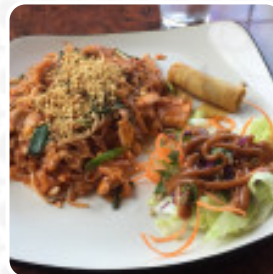

## ***Thai Bisto Menu***

<https://menulist.menu>

8292 Southwest Nyberg Street, Tualatin, 97062, United States Of America

+15036924334

The Card of Thai Bisto from Tualatin includes about **10** different meals and drinks. On average, you pay for a dish / drink about \$12.3. What [Maye Fritsch](#) likes about Thai Bisto: I've only had their carryout, but when I go to pick up the food, I notice the place looks very classy and has some sort of patio/lake out back that looks like a very nice place to have a meal. The food itself is very good. Some items are a bit overpriced, while some are priced just right, but everything is very tasty regardless. The Panang curry with chicken is excellent, as is their Pad Thai. [read more](#). With typical Asian spices scrumptious traditional menus are prepared in the kitchen of Thai Bisto in Tualatin, The successful fusion of different dishes with fresh and partially daring ingredients is highly valued by the guests - a good example of Asian Fusion. Not to be overlooked is also the large variety of **coffee and tea specialties** in this restaurant, there are also *delicious* [vegetarian](#) menus in the menu.