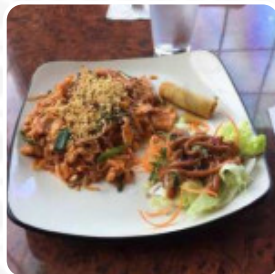

## ***Thai Bisto Menu***

<https://menulist.menu>

8292 Southwest Nyberg Street, Tualatin, 97062, United States Of America

+15036924334

The Card of Thai Bisto from Tualatin includes about **10** different meals and drinks. On average, you pay for a dish / drink about \$12.3. What [Maye Fritsch](#) likes about Thai Bisto: I've only had their carryout, but when I go to pick up the food, I notice the place looks very classy and has some sort of patio/lake out back that looks like a very nice place to have a meal. The food itself is very good. Some items are a bit overpriced, while some are priced just right, but everything is very tasty regardless. The Panang curry with chicken is excellent, as is their Pad Thai. [read more](#). With typical Asian spices scrumptious traditional menus are prepared in the kitchen of Thai Bisto in Tualatin, The successful fusion of different dishes with fresh and partially daring ingredients is highly valued by the guests - a good example of Asian Fusion. Not to be overlooked is also the large variety of **coffee and tea specialties** in this restaurant, there are also *delicious* [vegetarian](#) menus in the menu.

## Thai dishes

PAD THAI