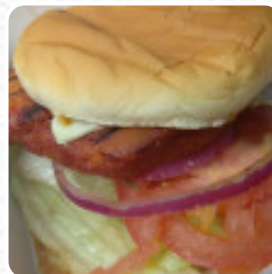

Here you can find the menu of Hardee's in Bamberg. At the moment, there are **18** meals and drinks on the menu.

You can inquire about changing offers via phone. What [User](#) likes about Hardee's:

2 pc combo was so good to me! Lol Service: Take out Meal type: Dinner Price per person: \$10–20 Food: 5 Service: 5 Atmosphere: 5 Recommended dishes: 2 PC Combo, Big Hot Ham 'N' Cheese, Frisco Burger. The diner is accessible and can therefore also be used with a wheelchair or physical limitations. What [Bloom Frieda](#) doesn't like about Hardee's:

Stop by on the way home in Georgia from South Carolina. Really wanted a strawberry shake so I drove through to get it. I guess the machine was running out of shake because I only got a half a cup and they filled the other half of the cup with whipped topping.! It looked pretty but I didn't pay almost 5,00 for whipped topping. I pulled away from the drive-thru and dumped the whipped topping on the pavement.! I was ver... [read more](#). At Hardee's from [Bamberg](#), there are tasty sandwiches, small salads and other snacks for quick hunger in between, as well as cold and hot beverages, here they serve a **diverse brunch** in the morning. Not to be overlooked is also the large selection of *coffee and tea specialties* in this restaurant, Generally, the dishes are prepared fast and fresh for you.

PORK MEAT

HAM

CHEESE

Hardee's Menu

Hardee's

2999 Main Hwy, Bamberg, USA,
United States

Opening Hours:

Monday 05:00-22:00
Tuesday 05:00-22:00
Wednesday 05:00-22:00
Thursday 05:00-22:00
Friday 05:00-22:00
Saturday 05:00-22:00
Sunday 06:00-21:00