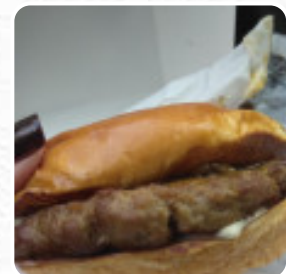

Here you can find the menu of Hardee's in Bamberg. At the moment, there are **18** meals and drinks on the menu.

You can inquire about changing offers via phone. What [User](#) likes about Hardee's:

2 pc combo was so good to me! Lol Service: Take out Meal type: Dinner Price per person: \$10–20 Food: 5 Service: 5 Atmosphere: 5 Recommended dishes: 2 PC Combo, Big Hot Ham 'N' Cheese, Frisco Burger. The diner is accessible and can therefore also be used with a wheelchair or physical limitations. What [Bloom Frieda](#) doesn't like about Hardee's:

Stop by on the way home in Georgia from South Carolina. Really wanted a strawberry shake so I drove through to get it. I guess the machine was running out of shake because I only got a half a cup and they filled the other half of the cup with whipped topping.! It looked pretty but I didn't pay almost 5,00 for whipped topping. I pulled away from the drive-thru and dumped the whipped topping on the pavement.! I was ver... [read more](#). At Hardee's from [Bamberg](#), there are tasty sandwiches, small salads and other snacks for quick hunger in between, as well as cold and hot beverages, here they serve a **diverse brunch** in the morning. Not to be overlooked is also the large selection of *coffee and tea specialties* in this restaurant, Generally, the dishes are prepared fast and fresh for you.

PORK MEAT

HAM

CHEESE

Hardee's Menu

Hardee's

2999 Main Hwy, Bamberg, USA,
United States

Opening Hours:

Monday 05:00-22:00
Tuesday 05:00-22:00
Wednesday 05:00-22:00
Thursday 05:00-22:00
Friday 05:00-22:00
Saturday 05:00-22:00
Sunday 06:00-21:00