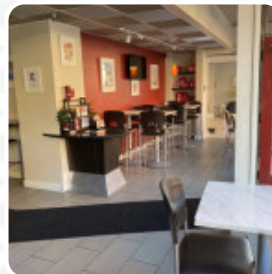

## ***Amante Coffee At The Oxford Menu***

<https://menulist.menu>  
1612 17th St, 80202, Denver, US, United States  
(+1)3033961757 - <http://www.amantecoffee.com/>

On this webpage, you can find the [complete menu](#) of Amante Coffee At The Oxford from Denver. Currently, there are 19 courses and drinks available. For *seasonal or weekly deals*, please contact the restaurant owner directly.