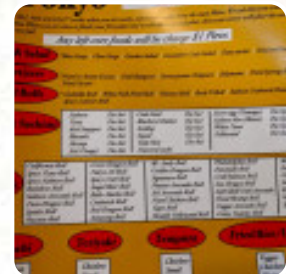

Tokyo 26 Menu

<https://menulist.menu>

4511 E 26th St, Sioux Falls, SD 57110, United States
+16052741588 - <http://www.sftokyo26.com/>

On this website, you can find the [complete menu](#) of Tokyo 26 from Sioux Falls. Currently, there are 18 dishes and drinks available. For changing offers, please contact the restaurant owner directly. You can also contact them through their website. What [m](#) likes about Tokyo 26:

I've eaten here several times now, and I must say I really like this sushi restaurant. I usually order salmon and tuna rolls as they are affordable and the prices are good Mon-Thurs (buy 2 rolls, get 1 free). I've order other food and it's reliable and tastes great. The servers seem well-mannered and attentive and overall the atmosphere is very pleasant. I have never had a bad experience eating here. One of the few g... [read more](#). What [Max Senger A](#) doesn't like about Tokyo 26:

Tokyo 26 uses a lot of tempura as filler for their [sushi](#) rolls and use more rice to make the roll seem bigger. They skimp on the actual meat in addition. In total, 3 major negatives. I recommend going to Tokyo Sushi Habachi instead. [read more](#). With a large selection of fresh vegetables, fish and meat, the Tokyo 26 from Sioux Falls prepares **healthy, delicious Japanese meals**, fine particularly are the Sashimi and delicacies like Sashimi that this restaurant is known for. *The dishes are prepared according to typical Asian style*, Besides, the successful blend of different meals with new and sometimes adventurous products is appreciated by the visitors - a beautiful case of Asian Fusion.