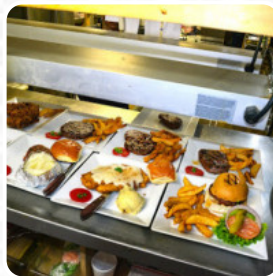

Here you can find the menu of Cripple Creek Steakhouse in Del Rio. At the moment, there are **19** dishes and drinks on the card. You can inquire about seasonal or weekly deals via phone. What [User](#) likes about Cripple Creek Steakhouse:

An amazing experience every visit. Most waiters are an explosion to talk and I can't remember their name at the moment, but she was a great person that made them jokes. I recommend the Mozzarella sticks! They are always so crispy and cheesy and yet they are never excessively oily. [read more](#). What [User](#) doesn't like about Cripple Creek Steakhouse:

This is a steakhouse? Never been to a steakhouse that gave me medium well, when I ordered medium rare. Not a big A1 sauce person at a STEAKHOUSE but it wasn't even seasoned properly. I am no mean a good cook but someone that went to culinary school cooked that... Ramsay would shut this place down. We were charged on things we shouldn't have been. Not a place to try twice to give second opinion on the price of the f... [read more](#).

Cripple Creek Steakhouse from Del Rio is a good place for a bar to a drink after work and be able to hang out with friends, and you have the opportunity to try delicious American menus like **Burger or Barbecue**. Without doubt, the right drink enhances every meal; with this thought in mind, this gastropub offers a large variety of delicious and local alcoholic beverages like beer or wine, You'll find delicious *South American* cuisine also on the menu.