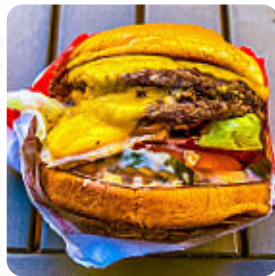

In-n-out Burger Menu

<https://menulist.menu>

333 Jefferson St, 94133, San Francisco, US, United States
+18007861000 - <https://locations.in-n-out.com/154>