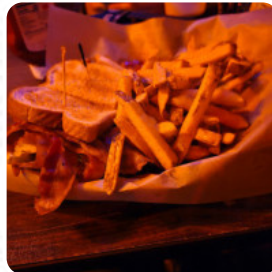

## ***Post And Beam Menu***

<https://menulist.menu>  
11790 Snow Rd, Parma, United States Of America  
**+14408886303**

On this webpage, you can find the **complete [menu](#) of Post And Beam** from Parma. Currently, there are **16** meals and drinks up for grabs. For changing offers, please contact the restaurant owner directly. You can also contact them through their website. What **User** likes about Post And Beam: this review is based on a great service after 19 o'clock. To be honest, one has taken a star away from the day shift. it is night and day related to service. at 1:30 o'clock. [read more](#). In beautiful weather you can even be served in the outdoor area. Should you wish to sample delightful *American dishes like burgers or barbecue*, then Post And Beam in Parma is the ideal place for you, You shouldn't miss the opportunity to try the flavorful pizza, baked straight out of the oven in an original manner. The **burgers of this restaurant** are among the highlights and are usually served with filling sides such as French fries, leaf and cabbage salads or wedges, There are also tasty South American cuisine in the menu.