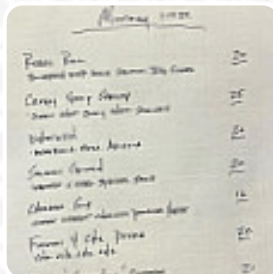

Whit's End Menu

<https://menulist.menu>

97-02 Rockaway Beach Blvd, 11693, Queens, US, United States
+17189454100 - <http://www.whitsendnyc.com/>

Here you can find the menu of Whit's End in Queens. At the moment, there are **16** meals and drinks on the food list. You can inquire about *seasonal or weekly deals* via phone. What [User](#) likes about Whit's End: we came here a few months ago to my birthday with a big party and they didn't disappoint! every single court was amazing! we cannot wait to come back! many thanks for a perfect experience [read more](#). The restaurant and its rooms are wheelchair accessible and thus reachable with a wheelchair or physical disabilities, and there is free WLAN. If the weather are right, you can also eat and drink outside. What [User](#) doesn't like about Whit's End:

Rating 1 star simply because of the woman server. eating was phenomenal and every other worker was amazing. the first thing that the server has done was to make us insult and remorse when we set ourselves. the bar is job, but they do not tell them that there is an additional fee on the bill when they bring alcohol. the server shikanen us and was the most insane and rude server I've ever experienced. they could have... [read more](#). At Whit's End in Queens, a hearty brunch is served for breakfast, where you can have your fill pamper your taste buds, You can also discover nice South American dishes in the menu. There's also crisply crunchy [pizza](#), baked fresh using traditional methods, and you can expect typical **Italian cuisine** with classics like [pizza](#) and pasta.