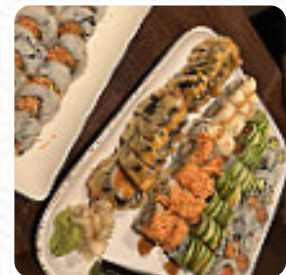

On this website, you can find the *complete menu* of Watawa [Sushi](#) & Lounge from Bethpage. Currently, there are 20 meals and drinks available. For **changing offers**, please contact the restaurant owner directly. You can also contact them through their website. What [Mackenzie Reilly](#) likes about Watawa [Sushi](#) & Lounge:

Was a little skeptical at first. But I become a patron after 1st try. I left my last AYCE [sushi](#) joint because the amount of rice they put, this place is total opposite!!! They dont try to stuff you by loading up with rice. The quality of [sushi](#) is consistent throughout since 1st round of ordering. Their choice of ice-cream are superb! Cant wait to go back. [read more](#). What [Lottie Stark](#) doesn't like about Watawa [Sushi](#) & Lounge:

I decided to try here one night because I heard good reviews from other people. The food is decent but the service is not great. I had a server spill sauce all over the table and never come back to clean it. Then at the end of the night my card was charged 3 times. THEN as I was leaving a waitress came chasing after me because apparently she wasn't satisfied with the tip and so being embarrassed in front of everyone... [read more](#).

scrumptious [sushi](#) (e.g., Nigiri and Inside-Out), as well as in numerous additional variations, are prepared for you by Watawa [Sushi](#) & Lounge from Bethpage, with fresh ingredients like fish, vegetables and meat, there are also delectable [vegetarian](#) meals on the menu. Freshly harvested vegetables, fish and meat are the main ingredients in the **healthy Japanese cuisine** of Watawa [Sushi](#) & Lounge.