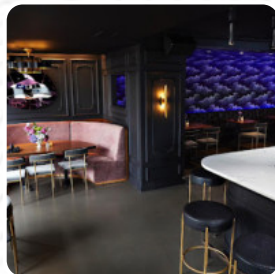

The restaurant from Calumet-Norvelt offers 46 different *dishes and drinks* on [the menu](#) at an average price of $17.6. What [User](#) likes about Lost Society In Wash:

Came their from Baltimore to take my significant other out for his birthday. We loved everything about it. The food was delicious and we'll present it drinks were excellent and our waiter Maxwell was very helpful. Then only thing is when we saw a worker outside we asked him was it a parking garage near by and he said no but it was in the next block the cost was $20 dollar up first. But overall we enjoyed and will be... [read more](#). The diner and its premises are wheelchair accessible and thus usable with a wheelchair or physical limitations. What [User](#) doesn't like about Lost Society In Wash:

It was an enjoyable experience at Lost Society with decent food accompanied by okay mimosas the champagne was truly cheap and efficient service. However, the 20% service fee is not fair to guests at all, and I still expect a tip in addition to the service fee. A service fee is a fee that is managed by the service provider and should be covered by the management, not the customer. This is unacceptable. [read more](#). At Lost Society In Wash in Calumet-Norvelt, there are **fine sandwiches, healthy salads and further snacks** for quick hunger, as well as hot and cold drinks, Especially with the bite-sized, Tapas you can't absolutely nothing wrong, because there is something for all tastes. In addition, there are delicious American menus, such as burgers and grilled meat, They also present scrumptious **South American** meals to you in the menu.