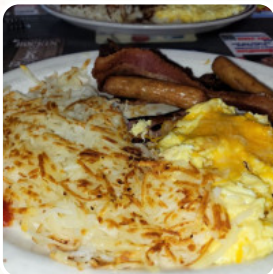

Here you can find the menu of Mom's Family Diner (bixby) in Bixby. At the moment, there are 18 menus and drinks on the food list. You can inquire about **seasonal or weekly deals** via phone. What [Chas M](#) likes about Mom's Family Diner (bixby):

Best place for breakfast or have chicken fried steak for dinner. Never disappointed. Meal type: Breakfast Price per person: $1–10 Food: 5 Service: 5 Atmosphere: 5 Recommended dishes: Waffles and Bacon, Chicken Fried Steak, Half Ham Steak and Eggs [read more](#). The diner is accessible and can therefore also be used with a wheelchair or physiological limitations. In the morning, you can enjoy a appetizing brunch at Mom's Family Diner ([Bixby](#)), freely at your own will, They also present delicious *South American* cuisine to you on the menu. The atmosphere of the original American diner creates a unique experience, and you have the opportunity to try tasty American meals like **Burger or Barbecue**.