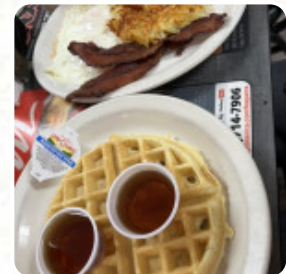

Here you can find the menu of Mom's Family Diner (bixby) in Bixby. At the moment, there are 18 menus and drinks on the food list. You can inquire about **seasonal or weekly deals** via phone. What [Chas M](#) likes about Mom's Family Diner (bixby):

Best place for breakfast or have chicken fried steak for dinner. Never disappointed. Meal type: Breakfast Price per person: $1–10 Food: 5 Service: 5 Atmosphere: 5 Recommended dishes: Waffles and Bacon, Chicken Fried Steak, Half Ham Steak and Eggs [read more](#). The diner is accessible and can therefore also be used with a wheelchair or physiological limitations. In the morning, you can enjoy a appetizing brunch at Mom's Family Diner ([Bixby](#)), freely at your own will, They also present delicious *South American* cuisine to you on the menu. The atmosphere of the original American diner creates a unique experience, and you have the opportunity to try tasty American meals like **Burger or Barbecue**.