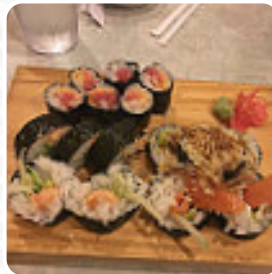

On this homepage, you can find the complete menu of [Sushi](#) Kame from Champaign. Currently, there are **18** courses and drinks available. For **changing offers**, please contact the owner of the restaurant directly. You can also contact them through their website. What [User](#) likes about Sushi Kame:

Great food and perfect if you are looking for a healthy option! I tried several sushi places in the city and this is definitely my favorite. You can really use the quality of raw fish they use for their sushi/sashimi and the portions are great! [read more](#). What [Sofia D](#) doesn't like about [Sushi](#) Kame:

Used to love this place. But last time we went there, it took forever for our sushi to be served and the [sushi](#) wasn't good. I'm pretty sure they didn't use sushi rice. The taste was bland and sushi was cold. [read more](#). Sushi Kame The *accomplished Asian fusion cuisine* will thrill you, the perfect balance of familiar flavors and exciting new creations will amaze!, and a lot of fresh vegetables, fish and meat are used to cook easily digestible Japanese dishes. But the undisputed highlight of this establishment is the delightful Sushi such as Maki and Te-Maki, On the menu there are also several [Asian dishes](#).