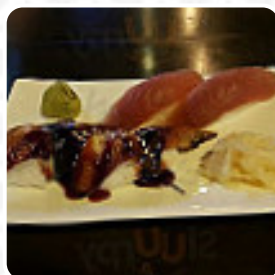

Blu Sushi Menu

<https://menulist.menu>

23233 N Pima Rd Ste G101, Scottsdale I-85255-8388, United States

+14805858008

Here you can find the menu of Blu Sushi in Scottsdale. At the moment, there are 18 meals and drinks on the card. You can inquire about **changing offers** via phone. What [User](#) likes about Blu Sushi: That was the best place for us! We love good quality sushi but that was also relaxing! Blu Sushi, impresses this evening slowly, then a bomb delicious desert fell, so unexpected and plissinglu helpful guides and service on a weekday! We came from wheelchair easily sitting and had a very good experience our first time. Next time I'll meet the chef behind the photos! [read more](#). You can use the WLAN of the establishment at no extra cost, Depending on the weather conditions, you can also sit outside and eat and drink. The rooms on site are accessible, and therefore no problem for guests with wheelchairs or physiological disabilities. What [Robert D](#) doesn't like about Blu Sushi:

Heard nothing but good things about this place, sad to say they were completely inaccurate. Waitress acted like we were an inconvenience to her. 5 tables were completely filthy and had not been bussed, and stayed that way while we walked out an hour later after not receiving any food other than some second hand egg rolls that were made by mistake and pawned off on us as a poor attempt to make up for the fact that we... [read more](#). Blu Sushi from Scottsdale is a suitable bar to have a beer after work, and hang out with friends, and a lot of freshly harvested vegetables, fish and meat are used to prepare healthy Japanese meals. Of course, the right drink with a meal can be crucial; this **gastropub** presents a wide selection of fine and local alcoholic beverages like beer or wine, Particularly scrumptious are also the *Maki* and delicacies like *Te-Maki* from this place.