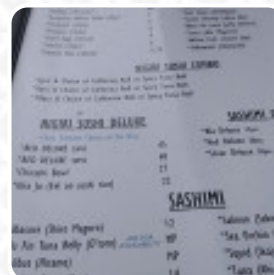

Blu Sushi Menu

<https://menulist.menu>

23233 N Pima Rd Ste G101, Scottsdale I-85255-8388, United States

+14805858008

Here you can find the menu of Blu Sushi in Scottsdale. At the moment, there are 18 meals and drinks on the card. You can inquire about **changing offers** via phone. What [User](#) likes about Blu Sushi: That was the best place for us! We love good quality sushi but that was also relaxing! Blu Sushi, impresses this evening slowly, then a bomb delicious desert fell, so unexpected and plissinglu helpful guides and service on a weekday! We came from wheelchair easily sitting and had a very good experience our first time. Next time I'll meet the chef behind the photos! [read more](#). You can use the WLAN of the establishment at no extra cost, Depending on the weather conditions, you can also sit outside and eat and drink. The rooms on site are accessible, and therefore no problem for guests with wheelchairs or physiological disabilities. What [Robert D](#) doesn't like about Blu Sushi:

Heard nothing but good things about this place, sad to say they were completely inaccurate. Waitress acted like we were an inconvenience to her. 5 tables were completely filthy and had not been bussed, and stayed that way while we walked out an hour later after not receiving any food other than some second hand egg rolls that were made by mistake and pawned off on us as a poor attempt to make up for the fact that we... [read more](#). Blu Sushi from Scottsdale is a suitable bar to have a beer after work, and hang out with friends, and a lot of freshly harvested vegetables, fish and meat are used to prepare healthy Japanese meals. Of course, the right drink with a meal can be crucial; this **gastropub** presents a wide selection of fine and local alcoholic beverages like beer or wine, Particularly scrumptious are also the *Maki* and delicacies like *Te-Maki* from this place.