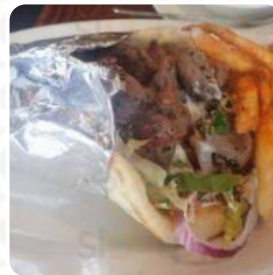

On this homepage, you can find the **complete [menu](#) of Olympic Diner** from [Palm City](#). Currently, there are **18** menus and drinks up for grabs. For changing offers, please contact the owner of the restaurant directly. You can also contact them through their website. What [User](#) likes about Olympic Diner:

Our waitress was the best, very attentive! The FOOD, as always, was plentiful and DELICIOUS! I don't remember her name, but she has longevity there for 5 years. She also worked in the old restaurant at the US1 that everyone I know missed. We sat on Monday on the terrace. I never had a bad meal here and no unacceptable service!! I strongly recommend eating here. You take a doggy bag home. [read more](#). When the weather conditions is good you can also eat and drink outside. In the morning, you can enjoy a *appetizing brunch* at Olympic Diner, as much as you want, Moreover, there are good to digest Mediterranean meals available. Most often, the burgers of this place, which are among the highlights, are offered along with filling side dishes like french fries, salads or wedges, delicious [vegetarian](#) dishes are also on the menu available.