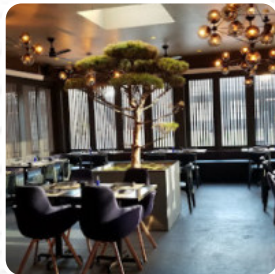

On this site, you can find the **complete menu** of Umi from Concourse B, Atlanta Airport, N Terminal Pkwy Gate College Park. Currently, there are 15 menus and drinks available. For **changing offers**, please contact the restaurant owner directly. You can also contact them through their website. What [TanishaJ](#) likes about Umi: What a beautiful evening, server was fantastic and food was even better than I remember. I haven't been able to get into restaurant so I have been doing takeout!! They have upgraded the menu and the service was impeccable [read more](#). The restaurant and its premises are wheelchair accessible and thus reachable with a wheelchair or physical disabilities, Depending on the weather conditions, you can also sit outside and have something. What [JorgeLuis Alvarez](#) doesn't like about Umi: Very hip and extremely loud. A first date will most definitely not work here, romantic atmosphere is what you want....? Not the place, most definitely has something because it was packed but what it was I yet to find out. Will I return? Probably not. [read more](#). Umi from Concourse B, Atlanta Airport, N Terminal Pkwy Gate College Park prepares for you scrumptious sushi (e.g., Maki and Sashimi), as well as in many other variations, with fresh ingredients like fish, vegetables and meat.