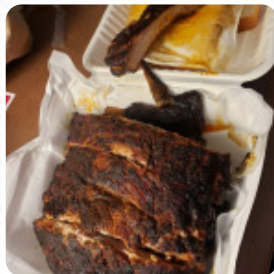

On this site, you can find the [complete menu](#) of Pat's Rib Place At Milwaukee Public Market from Milwaukee. Currently, there are **15** meals and drinks up for grabs. For *seasonal or weekly deals*, please contact the owner of the restaurant directly. You can also contact them through their website. What [talletaz Walker](#) likes about Pat's Rib Place At Milwaukee Public Market:

I don't normally do reviews, but I was really in the mood for BBQ and I stumbled upon Pat's BBQ place in Milwaukee's Third Ward. My moms bbq is really good, but I think this place might've just beat that!! I ordered the Rib-tips with the brown brown sauce and it was A M A Z I N G!! I highly recommend anyone looking for a good bbq place downtown!! They're phenomenal and the service is friendly and top-tier!!!Kid-frien... [read more](#). When the weather is nice you can also eat and drink outside. At Pat's Rib Place At Milwaukee Public Market in Milwaukee, **juicy meat is freshly grilled** on an open flame and garnished with fine sides.