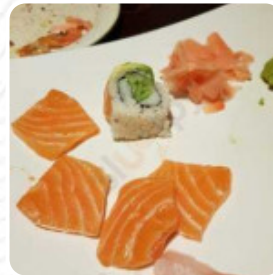

Tokyo Sushi Menu

<https://menulist.menu>
1215 Howard St, Omaha, NE 68102, United States
+14029348188 - <https://www.tokyosushiomaha.com/>

On this homepage, you can find the complete menu of Tokyo [Sushi](#) from Omaha. Currently, there are **18** meals and drinks available. For *changing offers*, please contact the restaurant owner directly. You can also contact them through their website. What [User](#) likes about Tokyo [Sushi](#): my man and I love to go with friends to tokyo [sushi](#)! You can't beat everything you can eat. high quality and the personal is always beautiful. my man has a good allergy and they do a great task to keep his eating apart and he never had a problem. [read more](#). What [User](#) doesn't like about Tokyo [Sushi](#): Rolls were decent but by the time we had finished our first order there was a cockroach crawling towards us and all over the soy sauce bottle. We called the server over and he took the bottle with the roach on it away but didn't really say anything to us. We had to call him back over for our check. They did discount one of the all you can eat to the kids price but still said nothing about a roach crawling on the tabl... [read more](#). With typical Asian spices scrumptious traditional dishes are prepared in the kitchen of Tokyo [Sushi](#) in Omaha, and a lot of fresh vegetables, fish and meat are used to prepare [healthy Japanese meals](#). You can also look forward to **tasty [vegetarian cuisine](#)**, You shouldn't miss the opportunity to try the flavorful [pizza](#), baked straight out of the oven in an traditional manner.

Tokyo Sushi Menu

Sushi Rolls

SUSHI

Sushi

SASHIMI

Appetizer

TEMPURA

Japanese specialties

BEEF

CHICKEN

TUNA

TERIYAKI

These types of dishes are being served

SOUP

SALAD

ICE CREAM