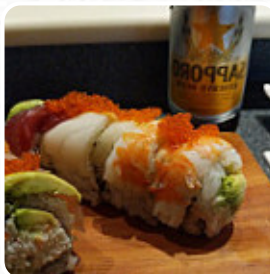

Sushi Moto Menu

<https://menulist.menu>

22746 Highway 99, Edmonds, United States Of America
+14256735477 - <https://sushimotoseattle.com>

On this homepage, you can find the **complete menu** of **Sushi Moto** from Edmonds. Currently, there are **19** menus and drinks up for grabs. For **seasonal or weekly deals**, please contact the owner of the restaurant directly. You can also contact them through their website. What **User** likes about Sushi Moto: Food is fantastic; Presentation, favor, aroma, atmosphere. Great service because they allow you to enjoy your meal with family/friends by not overcrowding or floating; Flag server down when you are ready. The staff wears masks. [read more](#). The rooms on site are wheelchair accessible and can also be used with a wheelchair or physiological disabilities. What **Lee Xu** doesn't like about **Sushi** Moto: No longer **Sushi** Moto. Now Kazoku. Extra tables made the plans feel like a cafeteria instead of a restaurant. Waited for 40 minutes with both I nothing to show but a bowl of miso. This spot and the pho than next door are in a race to the bottom. Will not return. Service: Dine in Meal type: Dinner Food: 1 Service: 1 Atmosphere: 1 [read more](#). In the **Sushi** Moto from Edmonds, using a lot of fresh vegetables, fish and meat, *healthy, fine Japanese menus* are prepared, Furthermore, the customers of the restaurant enjoy the extensive selection of the differing coffee and tea specialities that the establishment has available. Undoubtedly, the highlight of this restaurant is the delicious **Sushi** such as Maki and Sashimi, on the menu there are also a lot of Asian dishes.