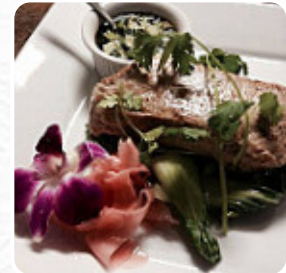

Here you can find the [menu](#) of Lazy Leopard Thai Cafe And [Sushi Side](#) in New London. At the moment, there are 18 meals and drinks on the card. You can inquire about **seasonal or weekly deals** via phone. What [User](#) likes about Lazy Leopard Thai Cafe And [Sushi Side](#):

this was a good alternative to other international restaurants in the environment. have no fear of trying, depending on the palette they can enjoy it and consider it a regular stop. [read more](#). Lazy Leopard Thai Cafe And [Sushi Side](#) from New London uses for its delightful menus the *Thai culinary famous spices and (fish-)sauces*, along comes freshly harvested vegetables, [seafood](#) and meat, there are also delectable vegetarian menus on the menu. The **dishes are prepared authentically Asian**, The creative fusion of different menus with fresh and partially daring ingredients is highly valued by the guests - a nice example of Asian Fusion.