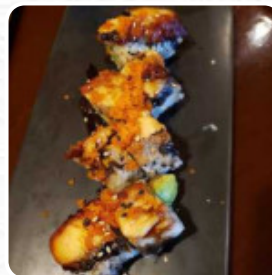

Sushi House Menu

<https://menulist.menu>
463797 State Road 200, Yulee, United States
+19045480688 - <http://sushihouse.uorder.io/>

Here you can find the menu of Sushi House in Yulee. At the moment, there are **19** courses and drinks on the food list. You can inquire about changing offers via phone. What [User](#) likes about Sushi House: I didn't know how to evaluate this place. It was a decision. We ordered ourselves through the door lock. And we were parked in front of us. The order lasted longer than it should. But there were only two people. Until dinner. My husband loved his salmon. Sushi had no taste. Some like Bland. My cup was good. But the problem was the part. Mines were \$20 and my husband was \$20. I'm pretty sure the salmon costs more than... [read more](#). As a visitor, you can use the WLAN of the place free of charge, And into the accessible rooms also come clientele with wheelchairs or physiological disabilities. What [Tonia Rivers](#) doesn't like about Sushi House: Udon was hot fresh but noodles were sticky. Service was a negative she didn't say hello she didn't ask my name she didn't say bye she only wanted my phone number and she told me the price I paid and placed my meal on the counter. Food: 3 Service: 1 Atmosphere: 3 [read more](#). Sushi House The groundbreaking Asian fusion cuisine will thrill you, the exquisite mix of familiar flavors and exciting new creations will amaze!, tasty particularly are the Sashimi and delicacies like Sashimi that this restaurant is known for. The preparation of the meals is done typically Asian, and *healthy Japanese menus* are being made with lots of freshly harvested vegetables, fish and meat.