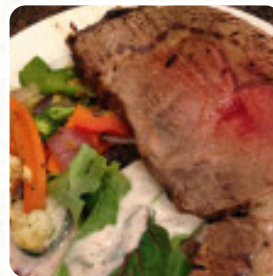

The place from [NORTHVILLE](#) offers 18 different menus and drinks on the card at an average price of $7.3. What [User](#) likes about Honey Tree Grille:

Great food. Wonderful buffet is a gryvalue for the money. Something to please everyone. My children love the breakfast buffet on weekends. My husband and I enjoy the Prime Rib on Saturday night. The staff is very friendly and it is fast to eat our new favorite place. [read more](#). If you want to try delicious *American menus like burgers or barbecue*, Honey Tree Grille from NORTHVILLE is the place to be, delicious [vegetarian](#) meals are also on the menu available. One also cooks **South American** here with fresh fish, meat, as well as corn and potatoes, Also, the **Greek dishes** are also very popular with the guests of the restaurant.