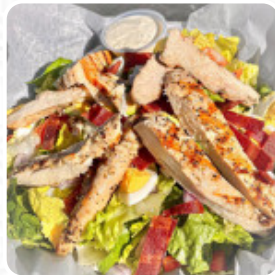

A comprehensive menu of The Monarch Pub And from Pacific Grove covering all 16 menus and drinks can be found here on the card. For **changing offers**, please get in touch via phone or use the contact details provided on the website. What [User](#) likes about The Monarch Pub And:

holy kuh! what a great meal, with a dessert that has made us lifelong fans of this restaurant. the Banger sandwich. the sausages used here were devine. the cheesesteak was the best we had on the half island, regardless of what the restaurant said in carmel, that was the best! and then dessert. where was sticky toffee pudding my whole life!? that is divine! it is so addictive and ugly! we have shared it and should hav... [read more](#).

The diner is accessible and can therefore also be used with a wheelchair or physical limitations, Depending on the weather, you can also sit outside and eat. If you're desiring some zesty *South American cuisine*, you've come to the right place: delicious menus, cooked with fish, seafood, and meat, though corn, beans, and potatoes are also on the menu, Those who are passionate about the English cuisine will enjoy the large selection of traditional meals and indulge in the taste of England. Of course, the right drink to accompany a meal is a must; for this purpose, this gastropub offers you a wide variety of fine, regional alcoholic beverages like beer or wine, and you can try delicious American meals like **Burger or Barbecue**.