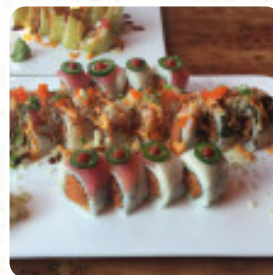

A complete menu of Yama Sushi House from Plattsburgh covering all 16 dishes and drinks can be found here on the menu. For seasonal or weekly deals, please get in touch via phone or use the contact details provided on the website. What [User](#) likes about Yama Sushi House:

Fast and excellent [sushi](#) in the downtown heart of Plattsburgh. I recommend the Harumaki, Tiger Roll and Golden Dragon Roll. Whatever you prefer, you will enjoy it. They are takeout only at this time, but definitely worth grabbing it to go! [read more](#). What [User](#) doesn't like about Yama [Sushi](#) House:

Wish this rating was based on the food however, I didn't eat any food due to no dine-in service. The place is closed up with takeout only. Get back to living life! Was looking so forward to eating here too. [read more](#). In the kitchen of Yama Sushi House in [Plattsburgh](#), traditional dishes are prepared with typical **Asian spices tasty**, The successful fusion of different meals with fresh and partially daring products is highly valued by the customers - a good example of Asian Fusion. Furthermore, they serve you fine [seafood meals](#), there are also **fine [vegetarian menus](#)** in the menu.