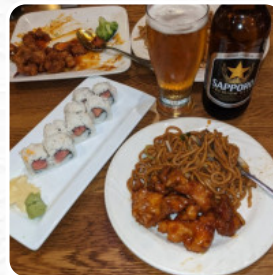

## ***Be Wok And Sushi Menu***

<https://menulist.menu>  
764 Mono Way, Sonora, United States  
+12095322638 - <https://www.bewoksushi.com>

Here you can find the [menu](#) of **Be Wok And Sushi** in Sonora. At the moment, there are 15 dishes and drinks on the food list. You can inquire about *changing offers* via phone. What [Michele E](#) likes about Be Wok And Sushi: My son and I had a delicious meal here. We ordered the honey walnut prawns and the orange chicken. The food was very tasty and the staff was very friendly and the place was clean. I highly recommend you go there. They also have really really good sushi. [read more](#). What [Thomas W](#) doesn't like about Be Wok And Sushi: We keep trying this place a couple times a year but it's still mediocre at best. Chow mean is oily and not much meat. (3 pieces). The pot-stickers are so-so. Sonora really needs a good Chinese restaurant. This could be it but, it's not. Service is good, ambiance is fair. [read more](#). Experience in Be Wok And Sushi from Sonora the [diversity of tasty Chinese cuisine](#), authentically cooked in a wok, By availing of the **catering service** from Be Wok And Sushi in Sonora, the dishes can be obtained on-site or at the party. But the undisputed highlight of this restaurant is the delicious Sushi such as Maki and Te-Maki.

## *Sichuan dishes*

ORANGE CHICKEN