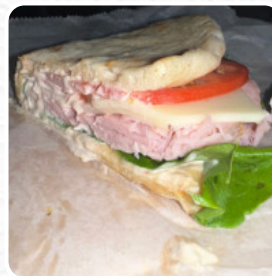

A complete menu of Corkscrew Deli from Sarasota covering all **16** meals and drinks can be found here on the card. For **changing offers**, please get in touch via phone or use the contact details provided on the website.

What [User](#) likes about Corkscrew Deli:

My family was looking for a deli while on a short holiday, and was not interested in the purse and repeat Publix Subs and Jersey Mikes became our life. The sandwiches, soup and potato salad were like the price. I recommend and look forward to the return flight. [read more](#). What [User](#) doesn't like about Corkscrew Deli: We had lunch. The sandwiches were so shameful, not the beautiful big ones we get all the time. not much meat on the sandwiches. For the price they could put some more meat on it. I don't know if we're going back. [read more](#). At Corkscrew Deli from Sarasota, there are *tasty sandwiches, small salads and other snacks* for quick hunger in between, as well as cold and hot beverages, The customers of the restaurant are also thrilled with the large selection of various coffee and tea specialities that the restaurant offers. Ultimately, this place also presents you with a large selection of different, already prepared delights, and you can try scrumptious American meals like Burger or Barbecue.