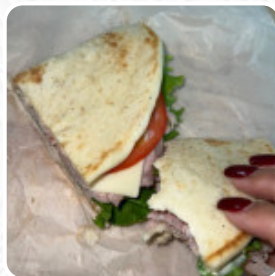

A complete menu of Corkscrew Deli from Sarasota covering all **16** meals and drinks can be found here on the card. For **changing offers**, please get in touch via phone or use the contact details provided on the website.

What [User](#) likes about Corkscrew Deli:

My family was looking for a deli while on a short holiday, and was not interested in the purse and repeat Publix Subs and Jersey Mikes became our life. The sandwiches, soup and potato salad were like the price. I recommend and look forward to the return flight. [read more](#). What [User](#) doesn't like about Corkscrew Deli: We had lunch. The sandwiches were so shameful, not the beautiful big ones we get all the time. not much meat on the sandwiches. For the price they could put some more meat on it. I don't know if we're going back. [read more](#). At Corkscrew Deli from Sarasota, there are *tasty sandwiches, small salads and other snacks* for quick hunger in between, as well as cold and hot beverages, The customers of the restaurant are also thrilled with the large selection of various coffee and tea specialities that the restaurant offers. Ultimately, this place also presents you with a large selection of different, already prepared delights, and you can try scrumptious American meals like Burger or Barbecue.