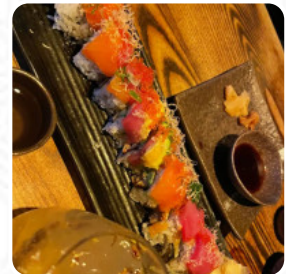

## ***Ace Wasabi's Rock-n-roll Sushi Menu***

<https://menulist.menu>

3339 Steiner St, San Francisco, California, 94123, United States  
+14155674903 - <http://www.acewasabisf.com/>

The menu of Ace Wasabi's Rock-n-roll Sushi from San Francisco includes 16 dishes. On average, dishes or drinks on the menu cost about \$23.0. The categories can be viewed on the menu below. What [Mrsc](#) likes about Ace Wasabi's Rock-n-roll Sushi: