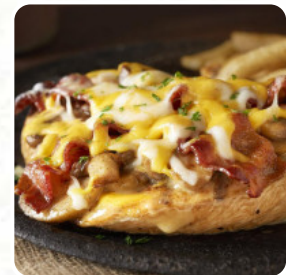

Here you can find the [menu](#) of **Outback Steakhouse** in Salinas. At the moment, there are **17** courses and drinks on the menu. You can inquire about changing offers via phone. What [User](#) likes about Outback Steakhouse:

The food was great. Service was excellent. I ordered the 13 ounce rib eye (medium rare) with a sweet potato and coconut shrimp and a small side of Steakhouse Mac and cheese. It was delicious! The atmosphere was calm, playing sports on the TV. Cool and relaxing. [read more](#). What [User](#) doesn't like about Outback Steakhouse: I'm trying this outback steakhouse in Salinas while I'm in California. Had Sirloin and fries and it was pretty good. Waitress and all the others were nice and friendly. That seems to be a pretty good situation. [read more](#). The restaurant also offers its visitors a catering service, At the bar, you can relax with a cool beer or other alcoholic and non-alcoholic drinks. With fresh [seafood](#), meat, as well as beans and potatoes, here they also *South American* cook, The [tasty](#) desserts of the local also shine not only in the eyes of our little guests.