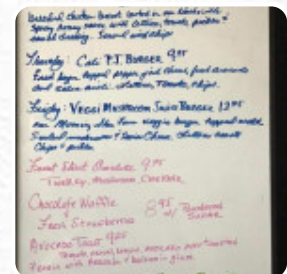

Thisilldous Inn And Eatery Menu

<https://menulist.menu>

320 Front St, Belvidere, United States Of America

+19084752274 - <http://thisilldous.com>

Here you can find the menu of Thisilldous Inn And Eatery in Belvidere. At the moment, there are 17 courses and drinks on the card. You can inquire about *seasonal* or *weekly deals* via phone. What [User](#) likes about Thisilldous Inn And Eatery:

This was an excellent restaurant for a breakfast holiday! My wife and I had a great morning breakfast in a very sweet little joint with friendly faces and excellent food. The menu has a number of options to choose from, and we had a hard time to make a decision. That's okay, because it means we have to come back to what we are! [read more](#). You can use the WiFi of the restaurant at no extra cost. If you want to eat something tasty quickly, Thisilldous Inn And Eatery from Belvidere offers tasty sandwiches, healthy salads and other snacks, as well as hot and cold drinks, And of course, you should also try the **delicious burgers**, with sides such as fries, salads, or wedges provided. It should not be forgotten that there is a large variety of coffee and tea specialties in this restaurant, there are also **delicious vegetarian menus** in the menu.