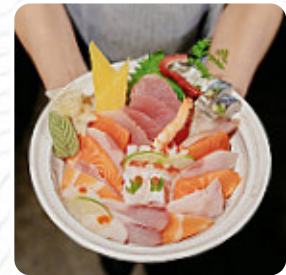

A complete menu of Mirakutei [Sushi](#) Ramen from Portland covering all 18 menus and drinks can be found here on the card. For [changing offers](#), please get in touch via phone or use the contact details provided on the [website](#). What [User](#) likes about Mirakutei Sushi Ramen:

great service here. beautiful small atmosphere and great seating in the open. the [sushi](#) was pretty good. my court was probably my favorite court from the ones we ordered. [read more](#). The premises on site are wheelchair accessible and can also be used with a wheelchair or physical disabilities, Depending on the weather, you can also sit outside and eat and drink. What [User](#) doesn't like about Mirakutei Sushi Ramen:

Our food was great. Came out really fast. My 3 start review is because our server didn't bring our drinks on time. Our appetizers came at the same time that the food. She totally mess up. Never ask if we wanted more drinks. [read more](#).

In the Mirakutei Sushi Ramen from Portland, a lot of fresh vegetables, fish, and meat are used to prepare **healthy, flavorful Japanese menus**, Many visitors find it particularly great that they can try the **versatile, delicious Chinese cuisine**. Would you rather enjoy the food at home or on a special occasion like a celebration? Thanks to the in-house catering, that's easily possible, Besides, the successful blend of different meals with new and partially adventurous ingredients is appreciated by the guests - a good case of Asian Fusion.