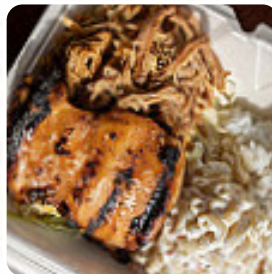

On this webpage, you can find the **complete [menu](#) of Mo' Bettahs Hawaiian Style Food** from Lehi. Currently, there are 18 menus and drinks available. For seasonal or weekly deals, please contact the owner of the restaurant directly. You can also contact them through their website. What [User](#) likes about Mo' Bettahs Hawaiian Style Food:

2 meat mini plate with teriyaki and katsu was delicious, very full and a good value. I hope this place doesn't change anything about eating! now, if only the parking lot was more manageable. The premises in the restaurant are wheelchair accessible and can also be used with a wheelchair or physiological limitations. What [User](#) doesn't like about Mo' Bettahs Hawaiian Style Food:

the food was decent. we all know, of course, that the prices are rising, what I understand. my problem is that there were 7 people behind the counter and the one person who cut meat was not a hurry. all the others have been watching him and waiting for him. when he was 12 crates behind the first person, decided to step up and help him. the half of our waiting waited for this guy who couldn't hurry up what ever had be... [read more](#). A selection of *delicious seafood meals* is offered by the Mo' Bettahs Hawaiian Style Food from Lehi, Among the customers, especially flavorful **juices** are highly sought after. In addition, you can order fresh grilled barbecue, The dishes are usually prepared for you in the shortest time and fresh.