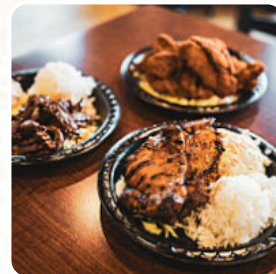

On this webpage, you can find the **complete [menu](#) of Mo' Bettahs Hawaiian Style Food** from Lehi. Currently, there are 18 menus and drinks available. For seasonal or weekly deals, please contact the owner of the restaurant directly. You can also contact them through their website. What [User](#) likes about Mo' Bettahs Hawaiian Style Food:

2 meat mini plate with teriyaki and katsu was delicious, very full and a good value. I hope this place doesn't change anything about eating! now, if only the parking lot was more manageable. The premises in the restaurant are wheelchair accessible and can also be used with a wheelchair or physiological limitations. What [User](#) doesn't like about Mo' Bettahs Hawaiian Style Food:

the food was decent. we all know, of course, that the prices are rising, what I understand. my problem is that there were 7 people behind the counter and the one person who cut meat was not a hurry. all the others have been watching him and waiting for him. when he was 12 crates behind the first person, decided to step up and help him. the half of our waiting waited for this guy who couldn't hurry up what ever had be... [read more](#). A selection of *delicious seafood meals* is offered by the Mo' Bettahs Hawaiian Style Food from Lehi, Among the customers, especially flavorful **juices** are highly sought after. In addition, you can order fresh grilled barbecue, The dishes are usually prepared for you in the shortest time and fresh.